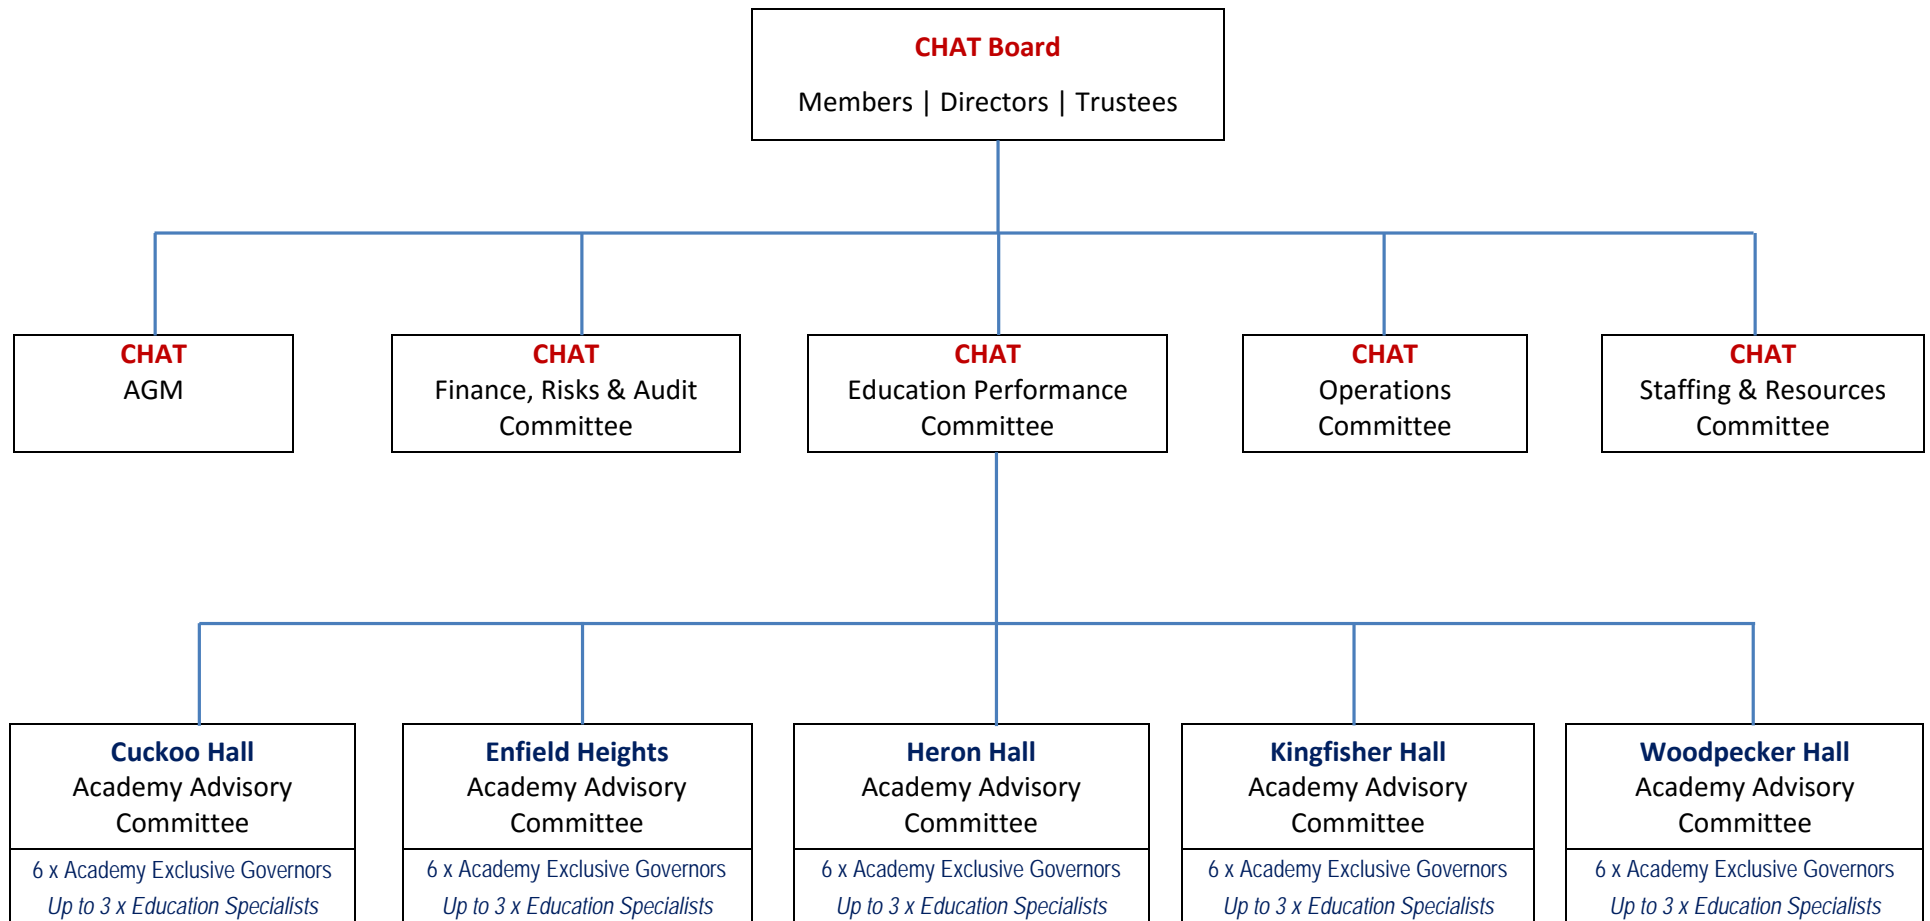

Cuckoo Hall Academies Trust

Trust Board | Trust Committees | Academy Advisory Committees

Each Academy Advisory Committee to comprise: -

6 x Academy Governors (3 x Elected Parent governors; 2 x Appointed Co-opted governors; 1 x Head teacher ex officio)

Up to 3 x Trust appointed Education specialists (derived from a pool of Trust appointed specialists)